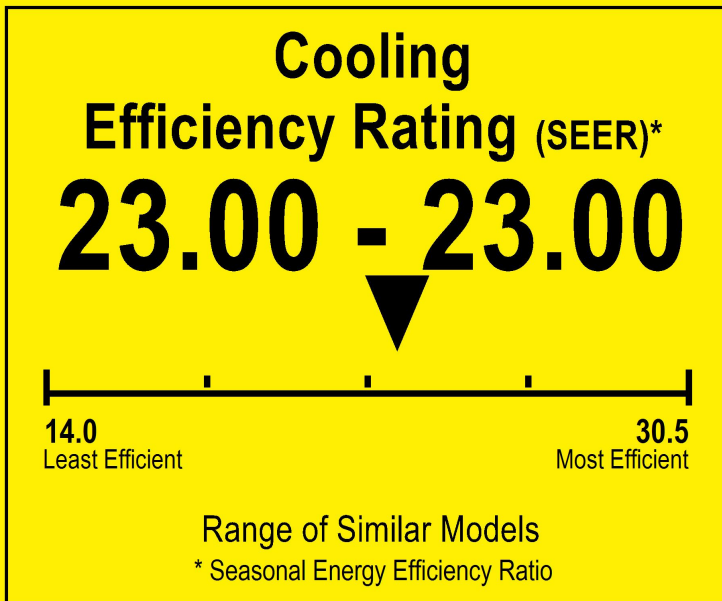

# ENERGYGUIDE

Heat Pump  
Cooling and Heating  
Split System

Pioneer  
Model YN012GLFI22RPD

▼▼ This system's efficiency ratings depend on the coil your contractor installs with this unit. The heating efficiency rating varies slightly in different geographic regions. Ask your contractor for details.