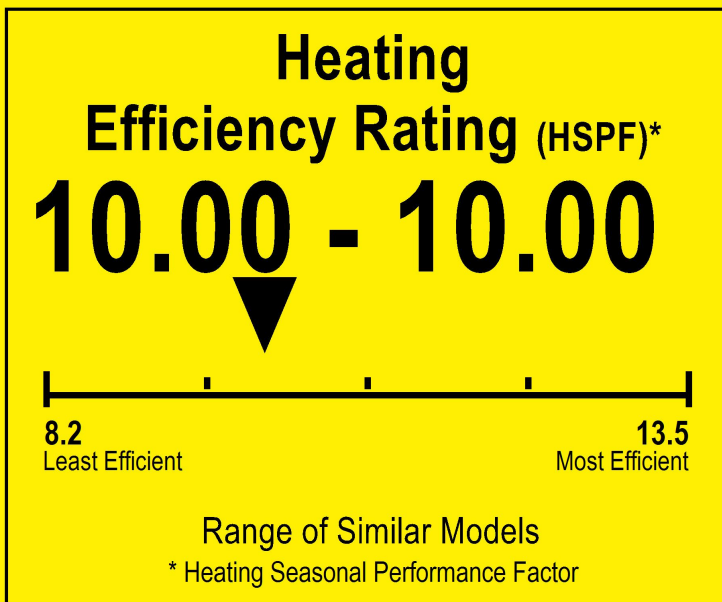

# ENERGYGUIDE

Heat Pump  
Cooling and Heating  
Split System

Pioneer  
Model YN012GLFI22RPD

▼▼ This system's efficiency ratings depend on the coil your contractor installs with this unit. The heating efficiency rating varies slightly in different geographic regions. Ask your contractor for details.