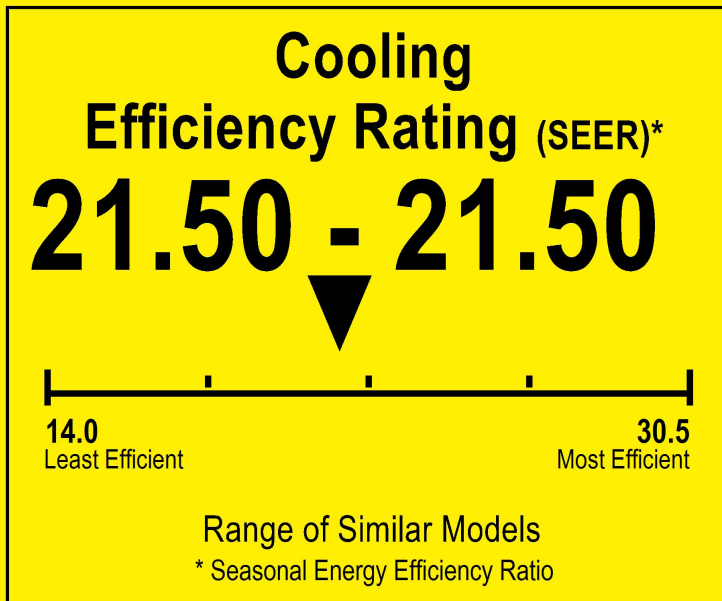

U.S. Government

Federal law prohibits removal of this label before consumer purchase.

ENERGYGUIDE

Heat Pump
Cooling and Heating
Split System

Pioneer
Model YN018GLFI22RPD

▼ This system's efficiency ratings depend on the coil your contractor installs with this unit. The heating efficiency rating varies slightly in different geographic regions. Ask your contractor for details.