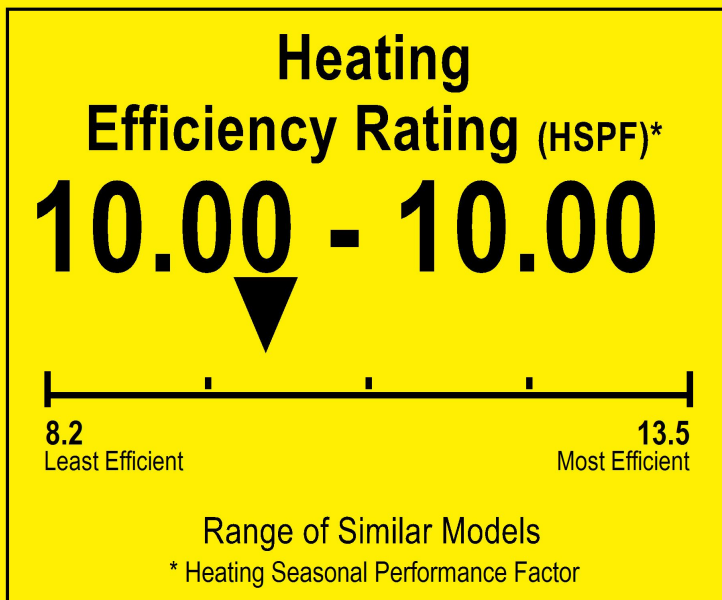

U.S. Government

Federal law prohibits removal of this label before consumer purchase.

ENERGYGUIDE

Heat Pump
Cooling and Heating
Split System

Pioneer
Model YN018GLFI22RPD

▼ This system's efficiency ratings depend on the coil your contractor installs with this unit. The heating efficiency rating varies slightly in different geographic regions. Ask your contractor for details.